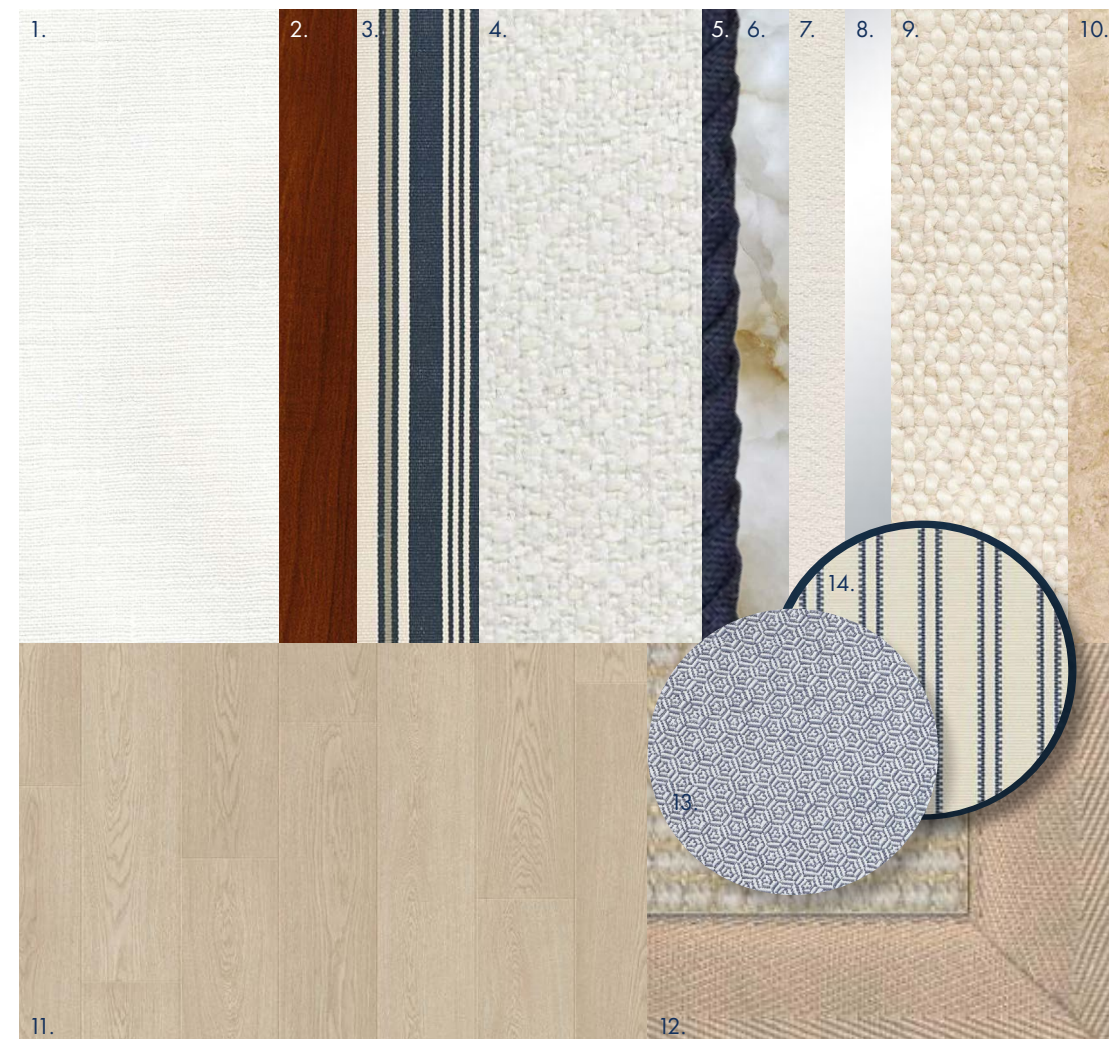

GUEST BEDROOM

MATERIAL PALETTE

1. DECORATIVE WALLCOVERING*	8. CHROME METAL FINISH
2. CIPRIANI WALNUT FINISH	9. UPHOLSTERY FABRIC TO ARMCHAIR
3. UPHOLSTERY FABRIC TO HEADBOARD BACK	10. BURR OAK FINISH TO BESPOKE ARMCHAIR BASE
4. UPHOLSTERY FABRIC TO HEADBOARD	11. LIGHT TIMBER TO FLOOR*
5. DECORATIVE PIPING TO BED CUSHION	12. RUG DESIGN
6. ALABASTER FINISH TO BEDSIDE TABLE LAMP	13. ARMCHAIR & CUSHION UPHOLSTERY FABRIC
7. LINEN FINISH TO BEDSIDE TABLE LAMP	14. BED CUSHION FABRIC WITH CONTRAST PIPING

* Not part of furniture package