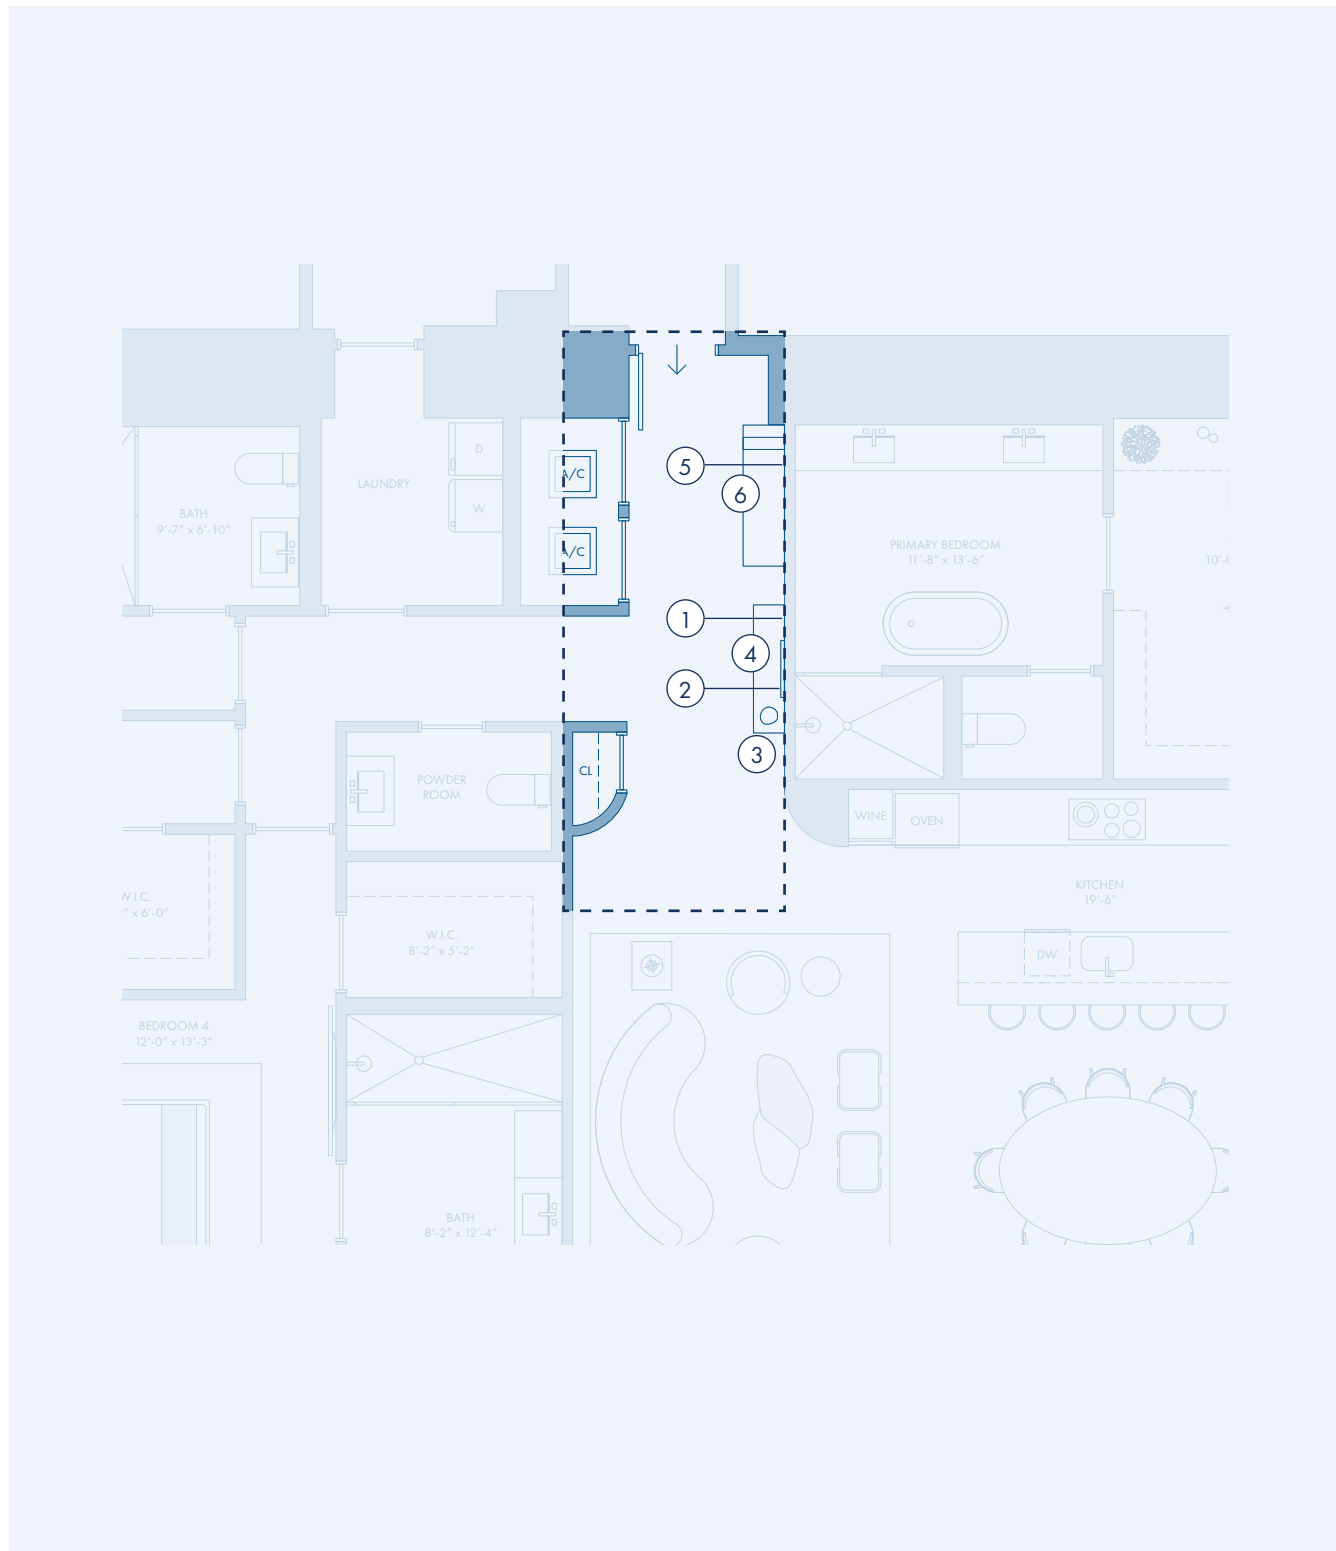

5. CIPRIANI SIGNATURE TIMBER TO ARCHITRAVE*

6. LIGHT STONE WITH SOFT VEINING TO FLOORS*

7. STRONG GREY VEIN MARBLE TO FLOOR BORDERS*

8. CHOME DETAILS THROUGHOUT

* Not part of furniture package

FOYER

FLOORPLAN