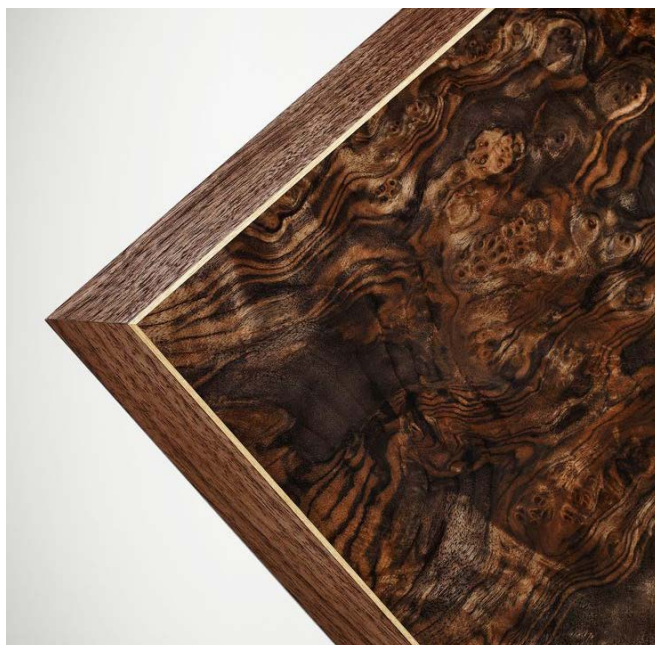

GUEST BEDROOM

CONCEPT DESIGN