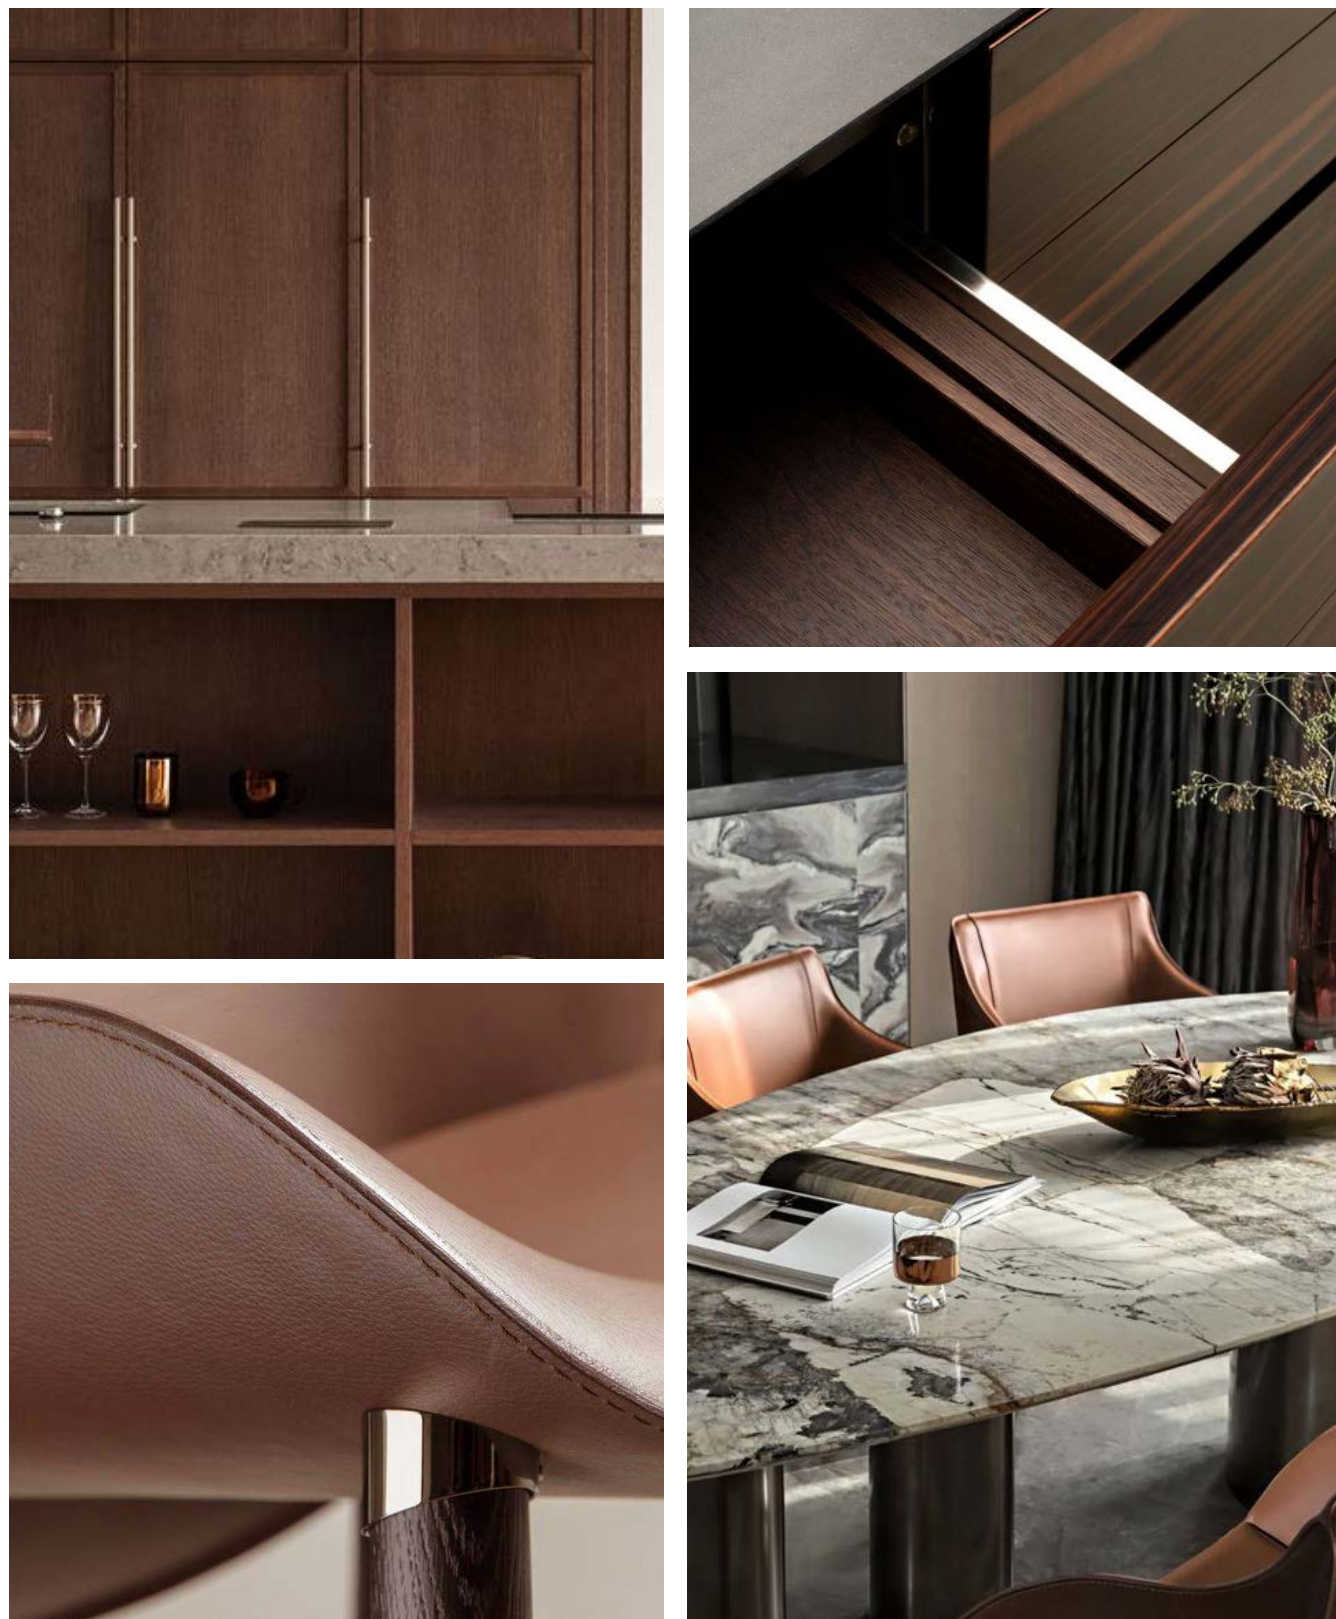

DINING ROOM

MATERIAL PALETTE

- 1. FEATURE MARBLE TO JOINERIES
- 2. WHITE MARBLE TO KITCHEN COUNTER & ISLAND
- 3. DARK TIMBER FINISH TO BESPOKE COFFEE TABLE
- 4. LIGHTER TIMBER FINISH TO BESPOKE COFFEE TABLE
- 5. UPHOLSTERY FABRIC TO BESPOKE SOFA
- 6. LEATHER PIPING TO BESPOKE SOFA
- 7. LEATHER UPHOLSTERY FABRIC TO BAR STOOLS
- 8. UPHOLSTERY FABRIC TO BESPOKE OTTOMAN
- 9. DECORATIVE PIPING TO BESPOKE OTTOMAN