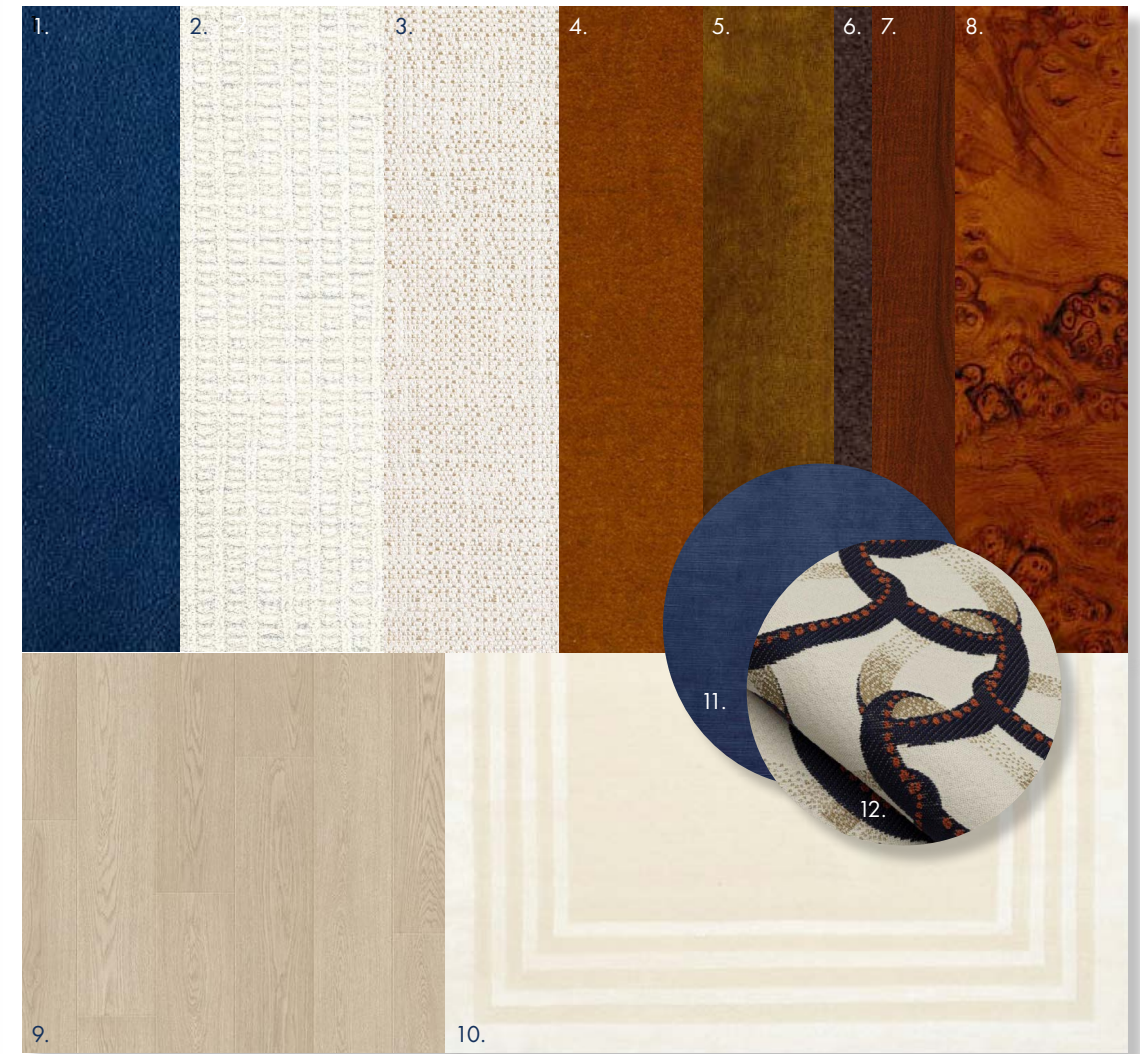

PRIMARY BEDROOM

MATERIAL PALETTE

- 1. NAVY BLUE LEATHER TO WALL PANELING*
- 2. WHITE TEXTURED WALLPAPER*
- 3. RICH TEXTURE OFF-WHITE UPHOLSTERY TO HEADBOARD
- 4. LEATHER TO HEADBOARD
- 5. RICH VELVET TO ARMCHAIR UPHOLSTERY
- 6. CONTRAST PIPING TO ARMCHAIR