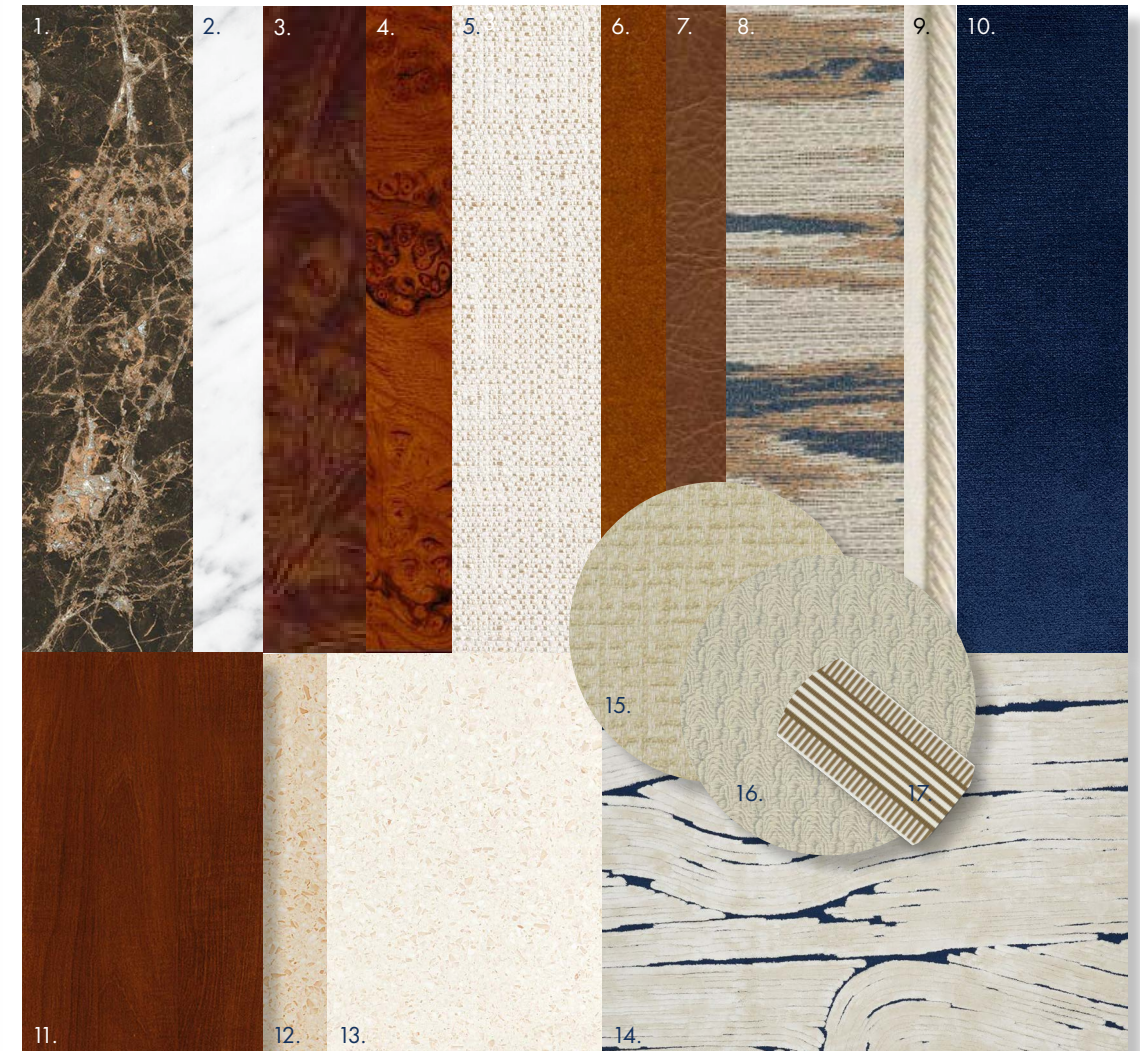

MATERIAL PALETTE

- 1. FEATURE MARBLE TO JOINERIES*
- 2. WHITE MARBLE TO KITCHEN COUNTER & ISLAND
- 3. DARK TIMBER FINISH TO BESPOKE COFFEE TABLE
- 4. LIGHTER TIMBER FINISH TO BESPOKE COFFEE TABLE
- 5. UPHOLSTERY FABRIC TO BESPOKE SOFA
- 6. LEATHER PIPING TO BESPOKE SOFA
- 7. LEATHER UPHOLSTERY FABRIC TO BAR STOOLS
- 8. UPHOLSTERY FABRIC TO BESPOKE OTTOMAN
- 9. DECORATIVE PIPING TO BESPOKE OTTOMAN

GREAT ROOM

MATERIAL PALETTE

- 1. FEATURE MARBLE TO JOINERIES
- 2. WHITE MARBLE TO KITCHEN COUNTER & ISLAND
- 3. DARK TIMBER FINISH TO BESPOKE COFFEE TABLE
- 4. LIGHTER TIMBER FINISH TO BESPOKE COFFEE TABLE
- 5. UPHOLSTERY FABRIC TO BESPOKE SOFA
- 6. LEATHER PIPING TO BESPOKE SOFA
- 7. LEATHER UPHOLSTERY FABRIC TO BAR STOOLS
- 8. UPHOLSTERY FABRIC TO BESPOKE OTTOMAN
- 9. DECORATIVE PIPING TO BESPOKE OTTOMAN

MATERIAL PALETTE

- 1. TEXTURED OFF-WHITE WALLPAPER*
- 2. LEATHER TO HEADBOARD
- 3. SIGNATURE TIMBER TO HEADBOARD
- 4. UPHOLSTERY FABRIC TO BED CUSHION
- 5. DECORATIVE TAPE TO BED CUSHION
- 6. CHROME DETAILING THROUGHOUT

- 1. TEXTURED WALLPAPER*
- 2. FEATURE STRIPPED FABRIC TO HEADBOARD
- 3. BLACK TIMBER TO HEADBOARD FRAME
- 4. BLUE VELVET UPHOLSTERY TO BED BASE
- 5. BULLION DETAIL TO BED BASE
- 6. CHROME DETAILS THROUGHOUT
- 7. SOFT BOUCLE TO ARMCHAIR UPHOLSTERY