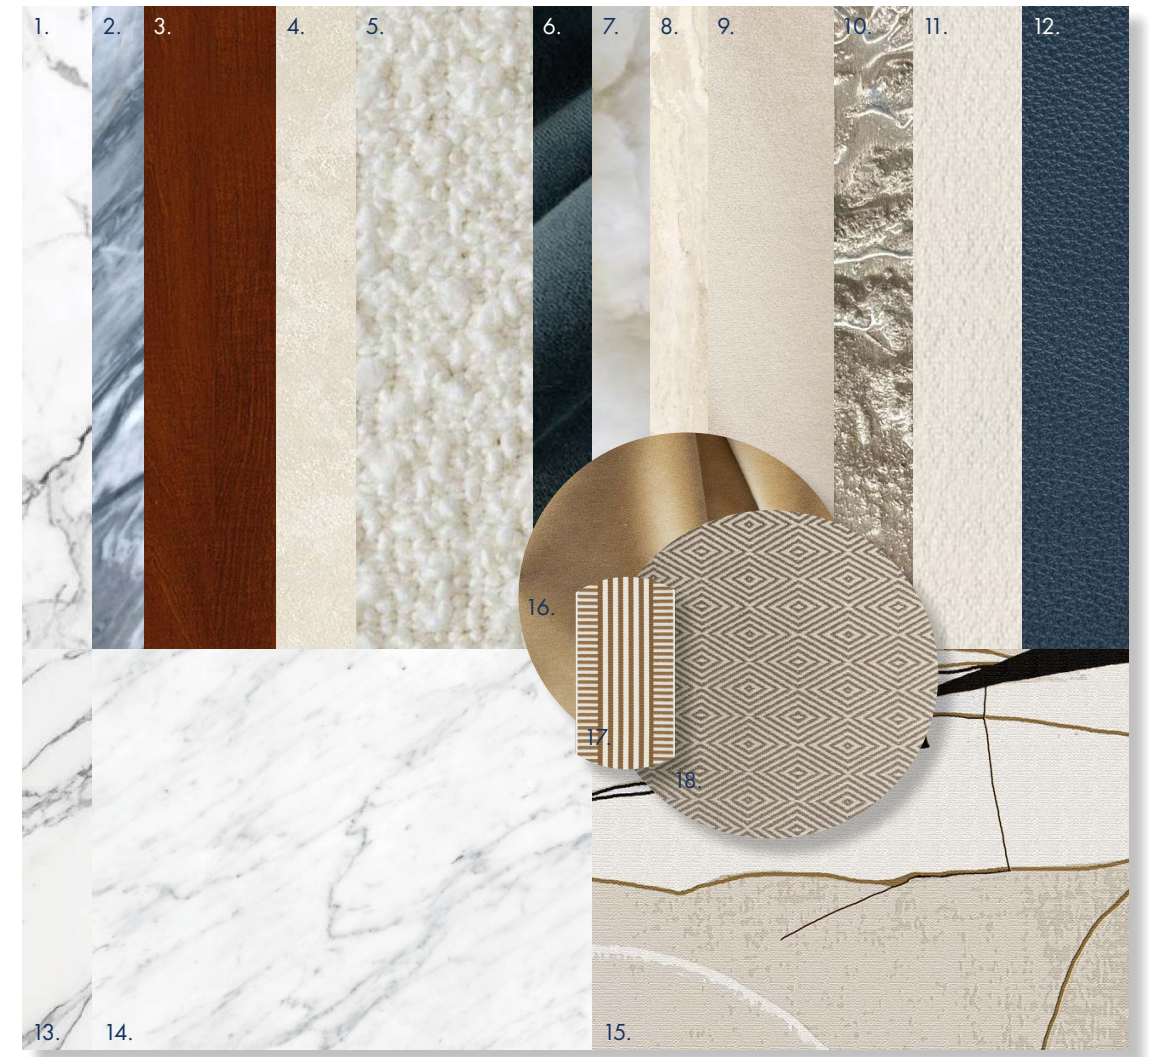

LIVING ROOM

MATERIAL PALETTE

1. WHITE MARBLE TO KITCHEN ISLAND	10. TEXTURED CHROME DETAIL TO BESPOKE SEATING
2. FEATURE MARBLE TO JOINERIES	11. UPHOLSTERY FABRIC TO BESPOKE DINING CHAIR
3. CIPRIANI TIMBER	12. LEATHER UPHOLSTERY FABRIC TO BAR STOOLS
4. PLASTER FINISH TO JOINERY	13. STONE TO FLOOR BORDER
5. UPHOLSTERY FABRIC TO SOFA	14. STONE TO FLOORING
6. VELVET UPHOLSTERY FABRIC TO SOFA CUSHION	15. RUG DESIGN
7. STONE FINISH TO BESPOKE SIDE TABLE & COFFEE TABLE	16. DECORATIVE CUSHION TO SOFA
8. STONE FINISH TO BESPOKE COFFEE TABLE	17. DECORATIVE TAPE TO SOFA CUSHION
9. UPHOLSTERY FABRIC TO BESPOKE ARMCHAIR	18. FABRIC TO BESPOKE ARMCHAIR CUSHION