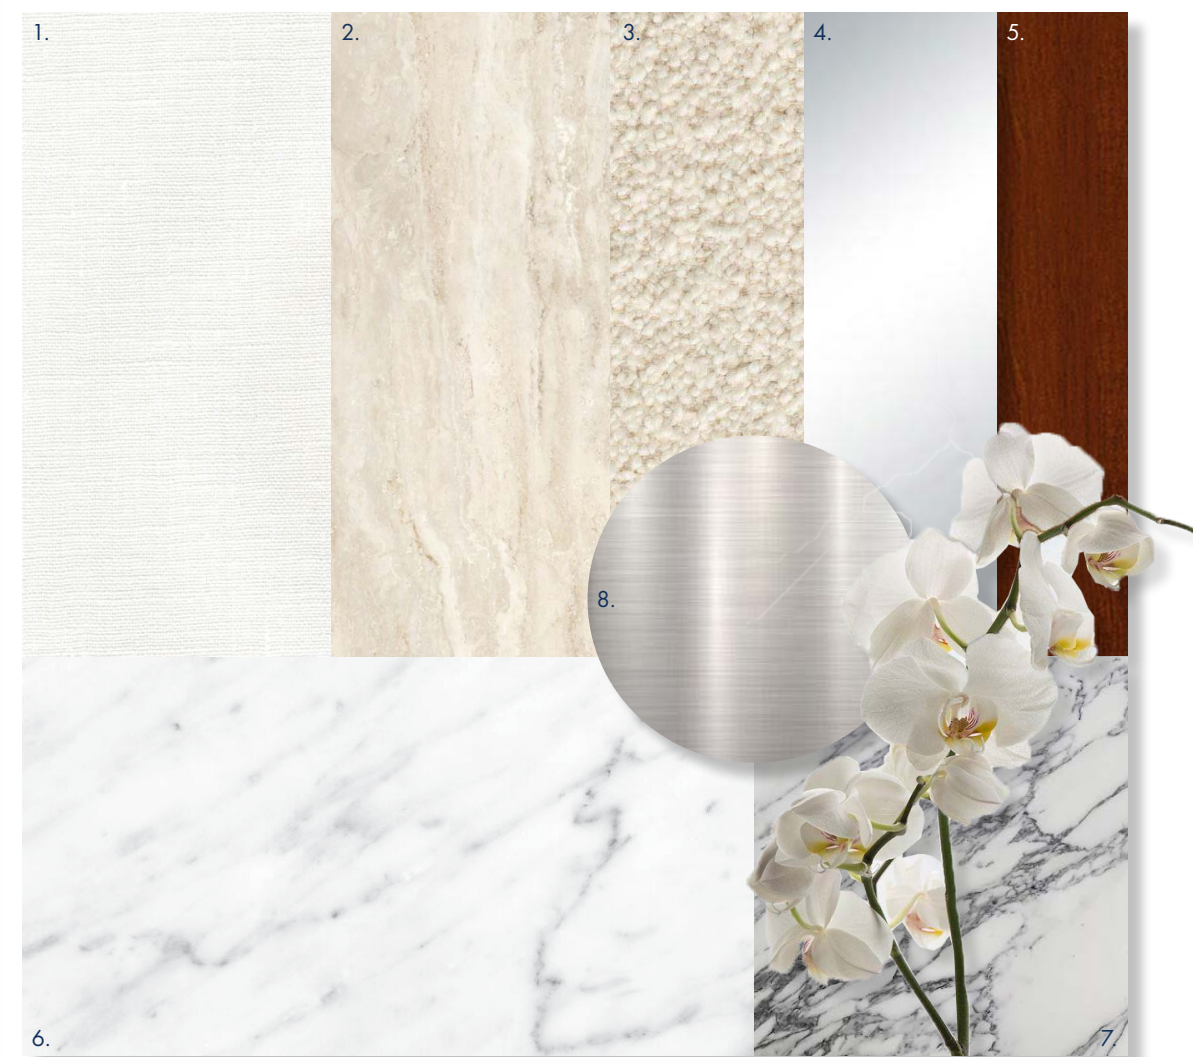

FOYER

MATERIAL PALETTE

1. TEXTURED WHITE WALLPAPER*

2. ALABASTER FINISH TO WALL LIGHTS

3. BOUCLE FABRIC TO UPHOLSTERY

4. MIRROR FINISH

5. CIPRIANI SIGNATURE TIMBER TO ARCHITRAVE*

6. LIGHT STONE WITH SOFT VEINING TO FLOORS*

7. STRONG GREY VEIN MARBLE TO FLOOR BORDERS*

8. CHOME DETAILS THROUGHOUT

* Not part of furniture package