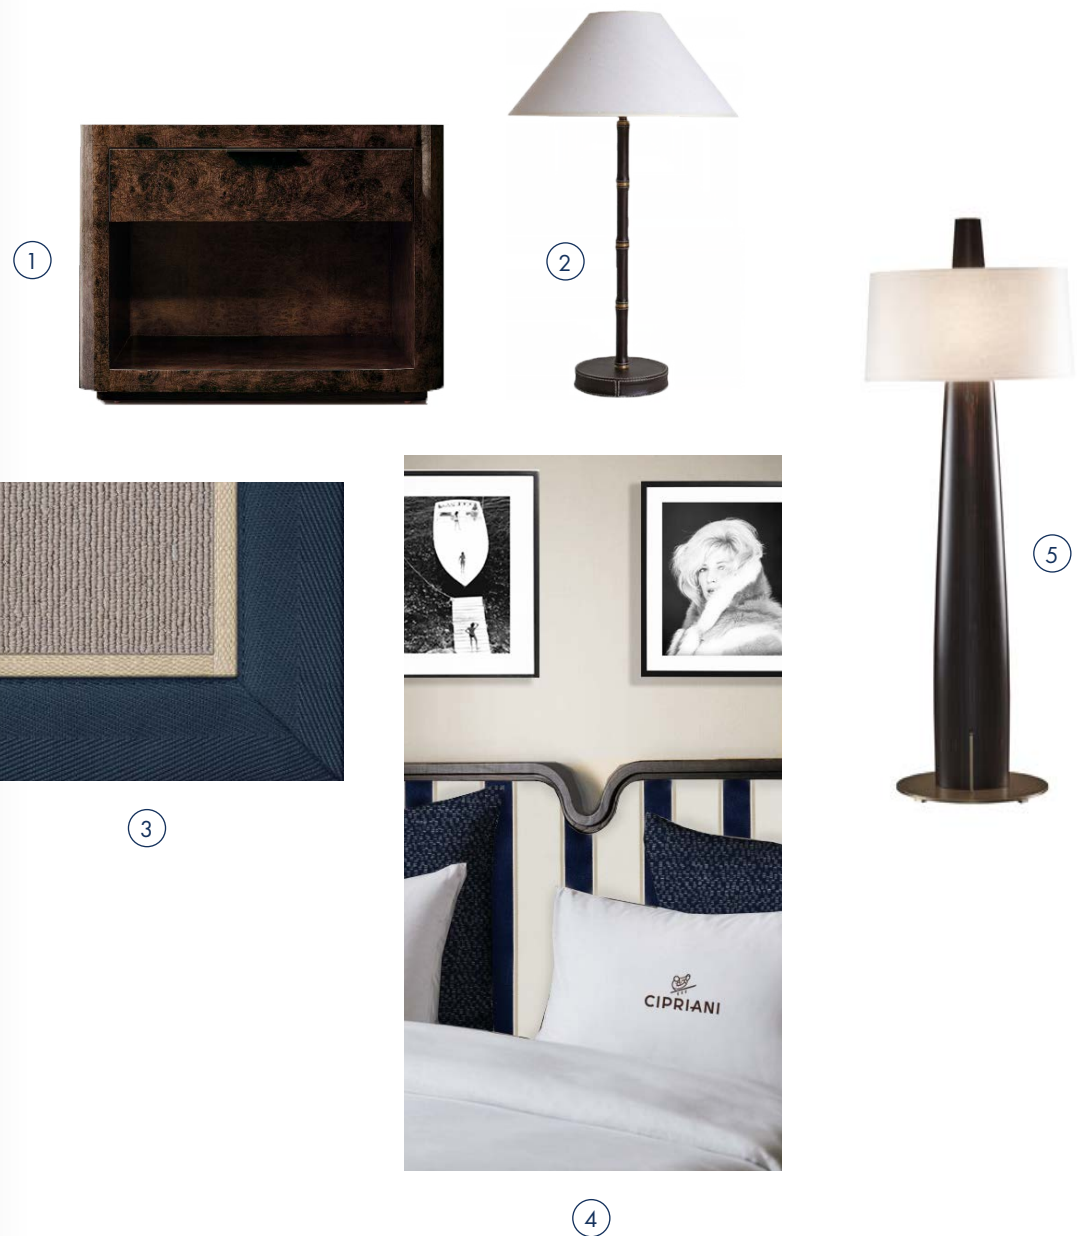

SECONDARY BEDROOM

FURNITURE AND ACCESSORIES

COMFORT CLASSIC ELEGANCE