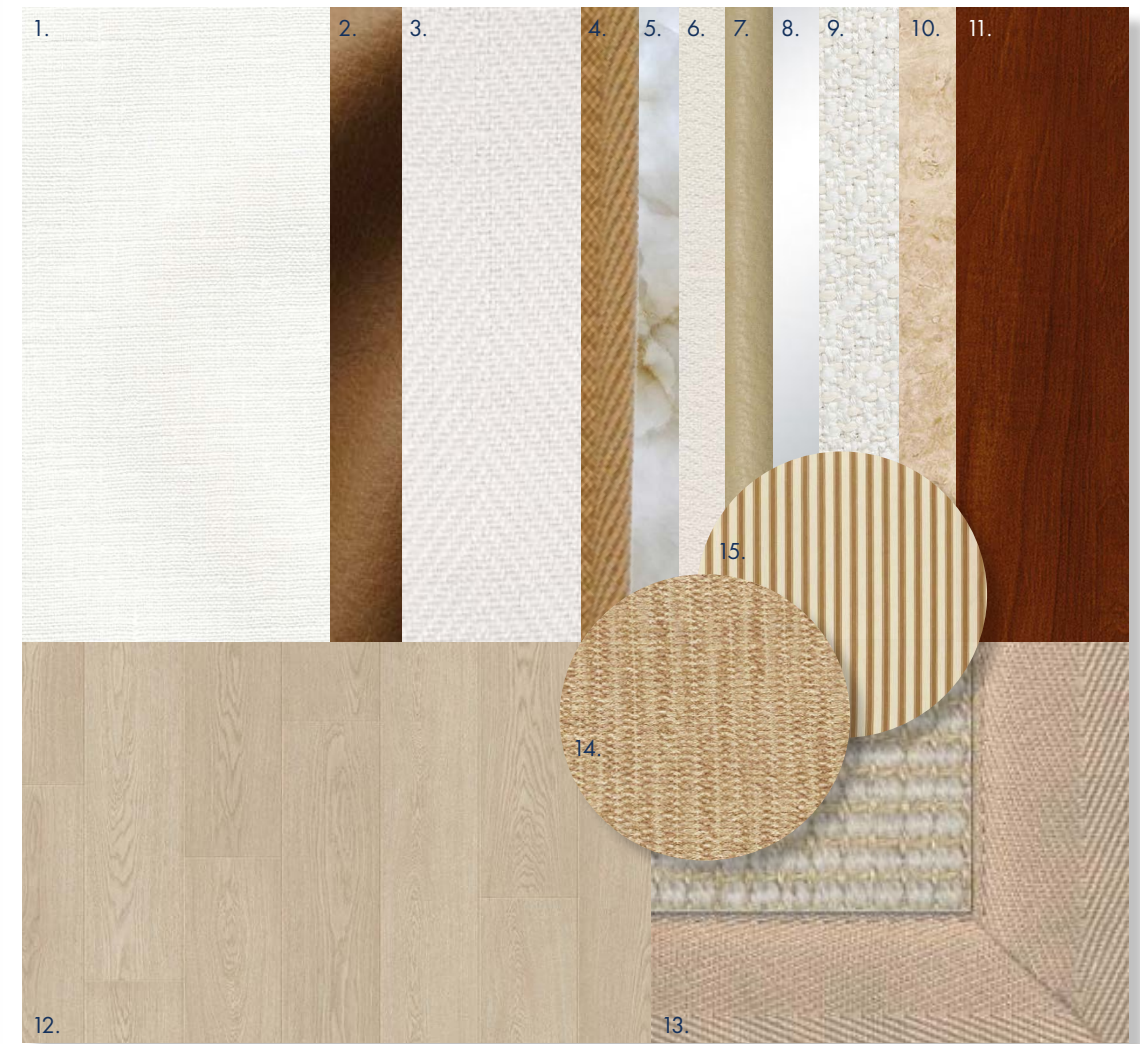

SECONDARY BEDROOM

MATERIAL PALETTE

- | | |
|--|---|
| 1. DECORATIVE WALLCOVERING* | 9. UPHOLSTERY FABRIC TO ARMCHAIR |
| 2. LEATHER UPHOLSTERY TO HEADBOARD | 10. OAK BURR FINISH TO ARMCHAIR BASE |
| 3. UPHOLSTERY FABRIC TO HEADBOARD | 11. TIMBER FINISH TO BEDSIDE TABLES |
| 4. HEADBOARD PIPING | 12. LIGHT TIMBER FINISH TO FLOOR* |
| 5. ALABASTER FINISH TO BEDSIDE TABLE LAMPS | 13. RUG DESIGN |
| 6. LINEN FINISH TO BEDSIDE TABLE LAMP SHADES | 14. UPHOLSTERY FABRIC TO ARMCHAIR CUSHION |
| 7. BED CUSHION LEATHER PIPING | 15. UPHOLSTERY FABRIC TO BED CUSHION |
| 8. CHROME METAL FINISH | * Not part of furniture package |