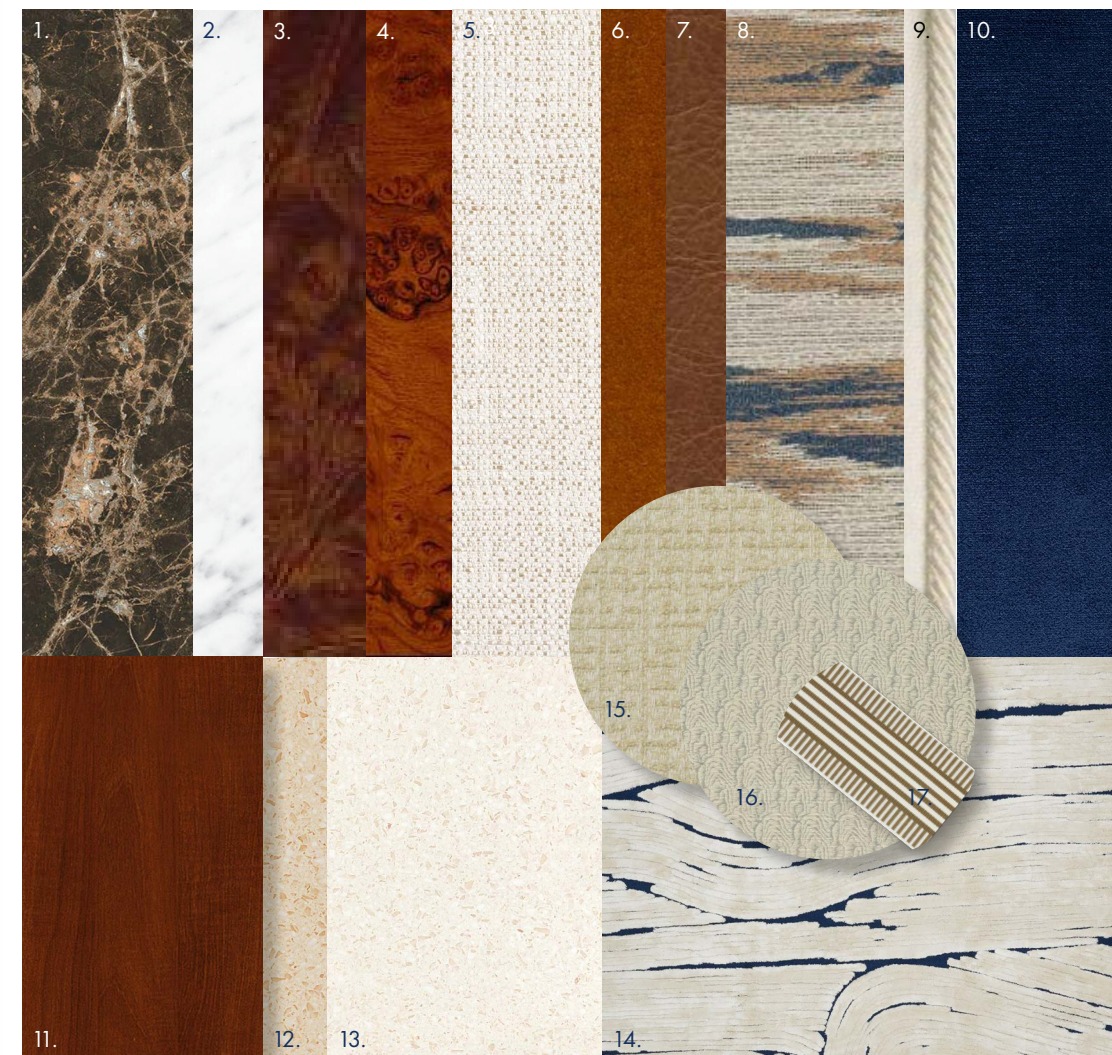

DINING ROOM

MATERIAL PALETTE

- 1. FEATURE MARBLE TO JOINERIES
- 2. WHITE MARBLE TO KITCHEN COUNTER & ISLAND
- 3. DARK TIMBER FINISH TO BESPOKE COFFEE TABLE
- 4. LIGHTER TIMBER FINISH TO BESPOKE COFFEE TABLE
- 5. UPHOLSTERY FABRIC TO BESPOKE SOFA
- 6. LEATHER PIPING TO BESPOKE SOFA
- 7. LEATHER UPHOLSTERY FABRIC TO BAR STOOLS
- 8. UPHOLSTERY FABRIC TO BESPOKE OTTOMAN
- 9. DECORATIVE PIPING TO BESPOKE OTTOMAN

MATERIAL PALETTE

- 1. TEXTURED OFF-WHITE WALLPAPER*
- 2. LEATHER TO HEADBOARD
- 3. SIGNATURE TIMBER TO HEADBOARD
- 4. UPHOLSTERY FABRIC TO BED CUSHION
- 5. DECORATIVE TAPE TO BED CUSHION
- 6. CHROME DETAILING THROUGHOUT

- 1. TEXTURED WALLPAPER*
- 2. FEATURE STRIPPED FABRIC TO HEADBOARD
- 3. BLACK TIMBER TO HEADBOARD FRAME
- 4. BLUE VELVET UPHOLSTERY TO BED BASE
- 5. BULLION DETAIL TO BED BASE
- 6. CHROME DETAILS THROUGHOUT
- 7. SOFT BOUCLE TO ARMCHAIR UPHOLSTERY