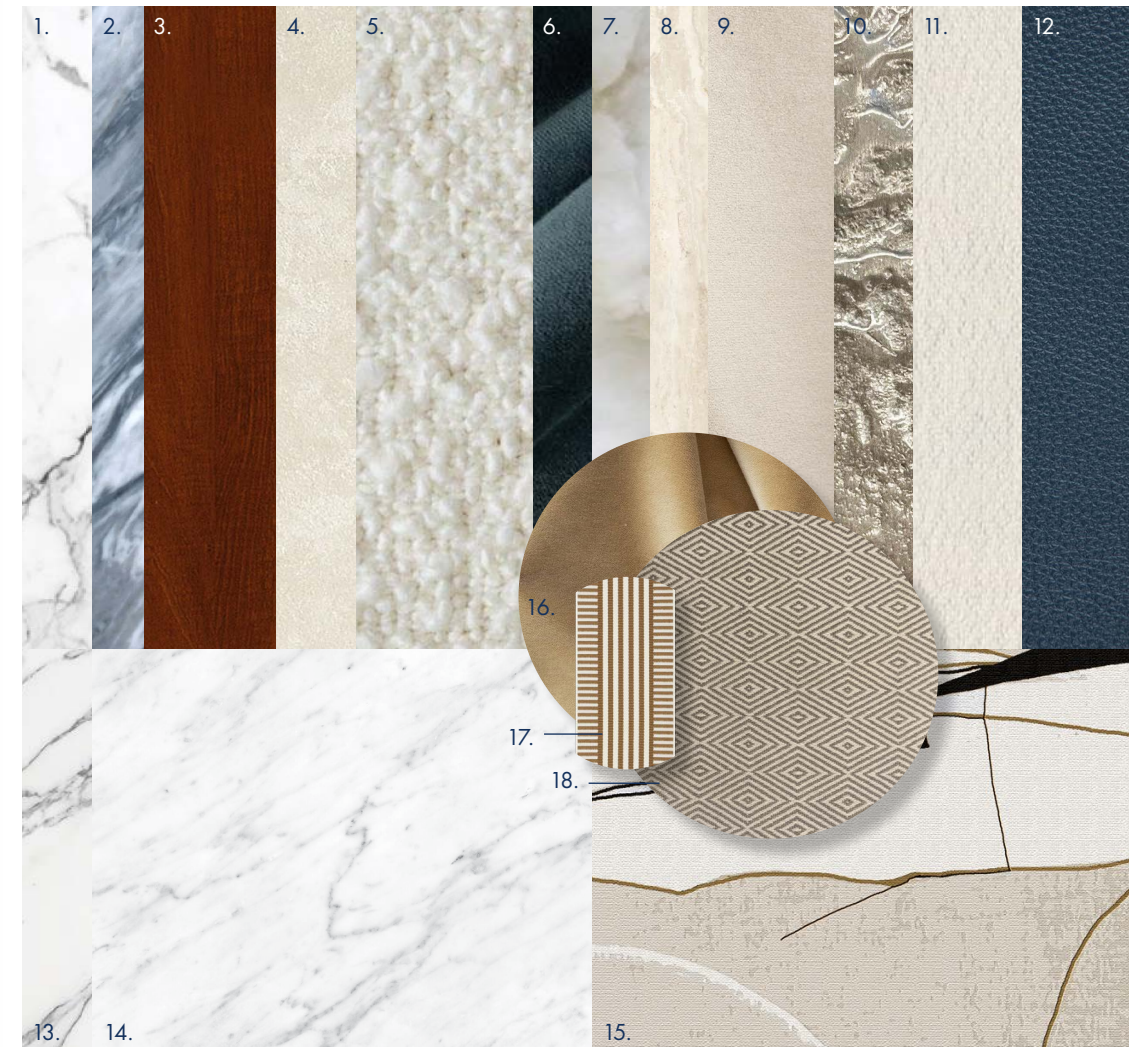

DINING ROOM

MATERIAL PALETTE

- 1. WHITE MARBLE TO KITCHEN ISLAND
- 2. FEATURE MARBLE TO JOINERIES
- 3. CIPRIANI TIMBER
- 4. PLASTER FINISH TO JOINERY
- 5. UPHOLSTERY FABRIC TO SOFA
- 6. VELVET UPHOLSTERY FABRIC TO SOFA CUSHION
- 7. STONE FINISH TO BESPOKE SIDE TABLE & COFFEE TABLE
- 8. STONE FINISH TO BESPOKE COFFEE TABLE
- 9. UPHOLSTERY FABRIC TO BESPOKE ARMCHAIR