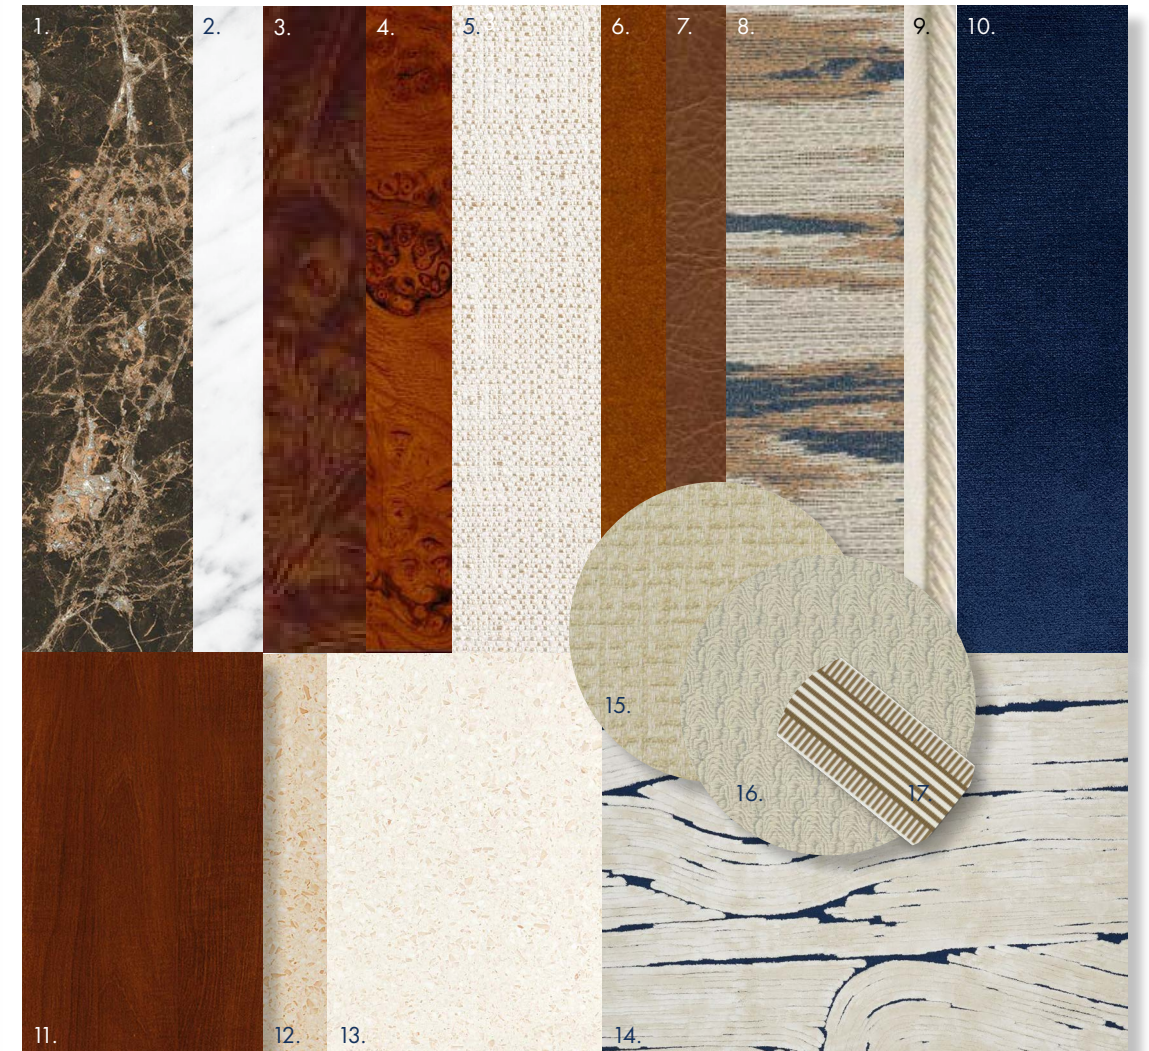

MATERIAL PALETTE

- 1. FEATURE MARBLE TO JOINERIES*
- 2. WHITE MARBLE TO KITCHEN COUNTER & ISLAND
- 3. DARK TIMBER FINISH TO BESPOKE COFFEE TABLE
- 4. LIGHTER TIMBER FINISH TO BESPOKE COFFEE TABLE
- 5. UPHOLSTERY FABRIC TO BESPOKE SOFA
- 6. LEATHER PIPING TO BESPOKE SOFA
- 7. LEATHER UPHOLSTERY FABRIC TO BAR STOOLS
- 8. UPHOLSTERY FABRIC TO BESPOKE OTTOMAN
- 9. DECORATIVE PIPING TO BESPOKE OTTOMAN

MATERIAL PALETTE

- 1. TEXTURED OFF-WHITE WALLPAPER*
- 2. LEATHER TO HEADBOARD
- 3. SIGNATURE TIMBER TO HEADBOARD
- 4. UPHOLSTERY FABRIC TO BED CUSHION
- 5. DECORATIVE TAPE TO BED CUSHION
- 6. CHROME DETAILING THROUGHOUT

- 1. TEXTURED WALLPAPER*
- 2. FEATURE STRIPPED FABRIC TO HEADBOARD
- 3. BLACK TIMBER TO HEADBOARD FRAME
- 4. BLUE VELVET UPHOLSTERY TO BED BASE
- 5. BULLION DETAIL TO BED BASE
- 6. CHROME DETAILS THROUGHOUT
- 7. SOFT BOUCLE TO ARMCHAIR UPHOLSTERY