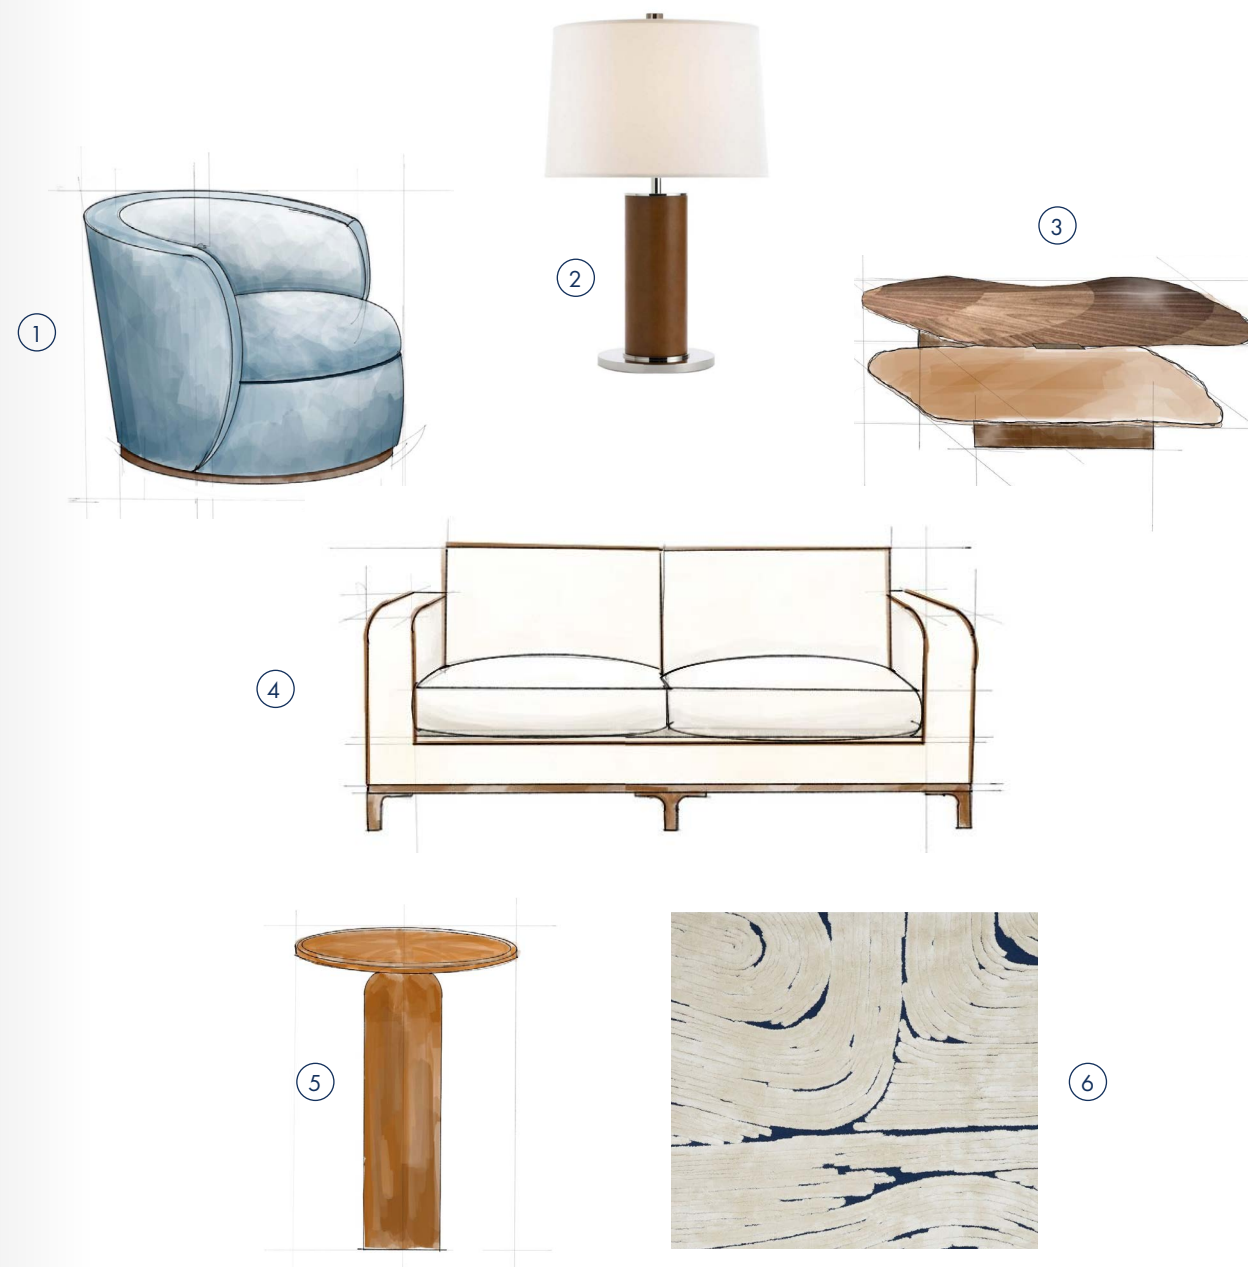

* Not part of furniture package

GREAT ROOM

FLOORPLAN

GREAT ROOM

FURNITURE AND ACCESSORIES

COMFORT STYLE EXCLUSIVE

DINING ROOM

CONCEPT DESIGN

DINING ROOM

MATERIAL PALETTE

- 1. FEATURE MARBLE TO JOINERIES
- 2. WHITE MARBLE TO KITCHEN COUNTER & ISLAND
- 3. DARK TIMBER FINISH TO BESPOKE COFFEE TABLE
- 4. LIGHTER TIMBER FINISH TO BESPOKE COFFEE TABLE
- 5. UPHOLSTERY FABRIC TO BESPOKE SOFA
- 6. LEATHER PIPING TO BESPOKE SOFA
- 7. LEATHER UPHOLSTERY FABRIC TO BAR STOOLS
- 8. UPHOLSTERY FABRIC TO BESPOKE OTTOMAN
- 9. DECORATIVE PIPING TO BESPOKE OTTOMAN