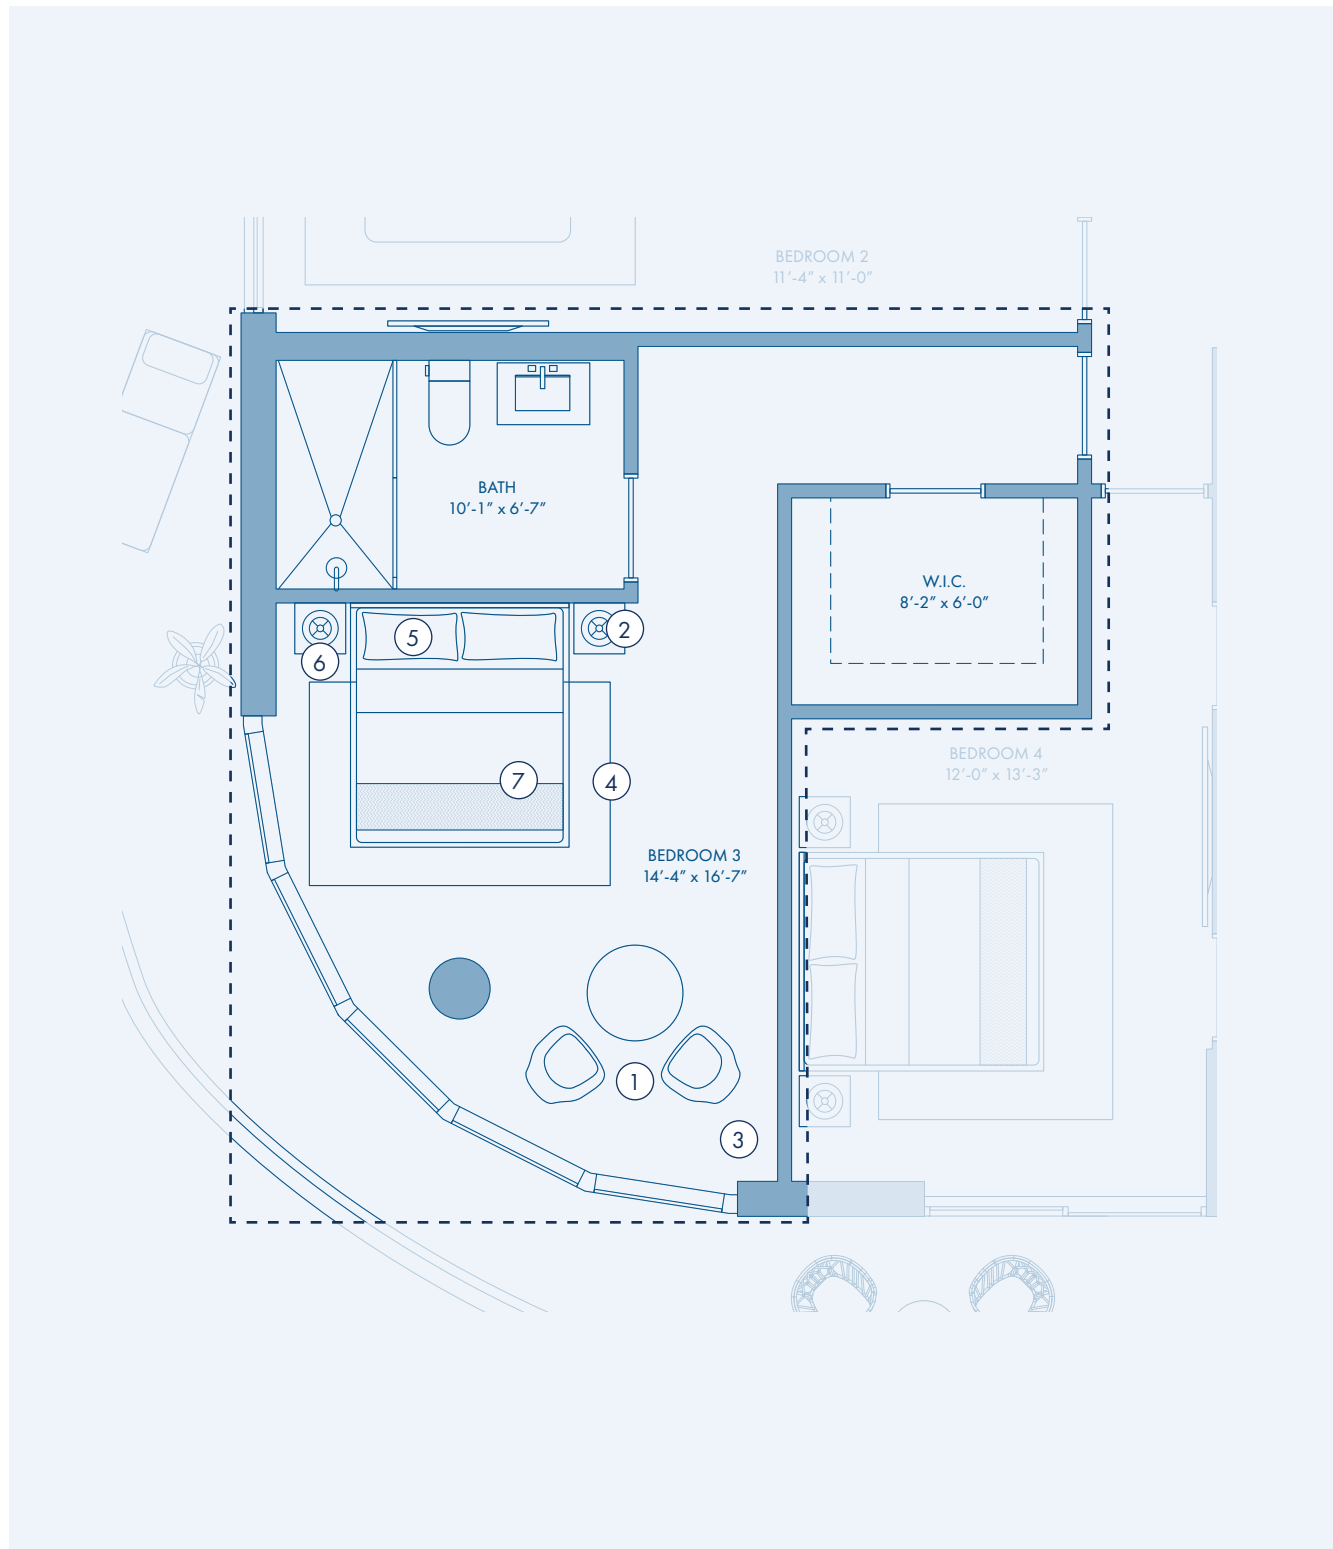

GUEST BEDROOM

FLOORPLAN