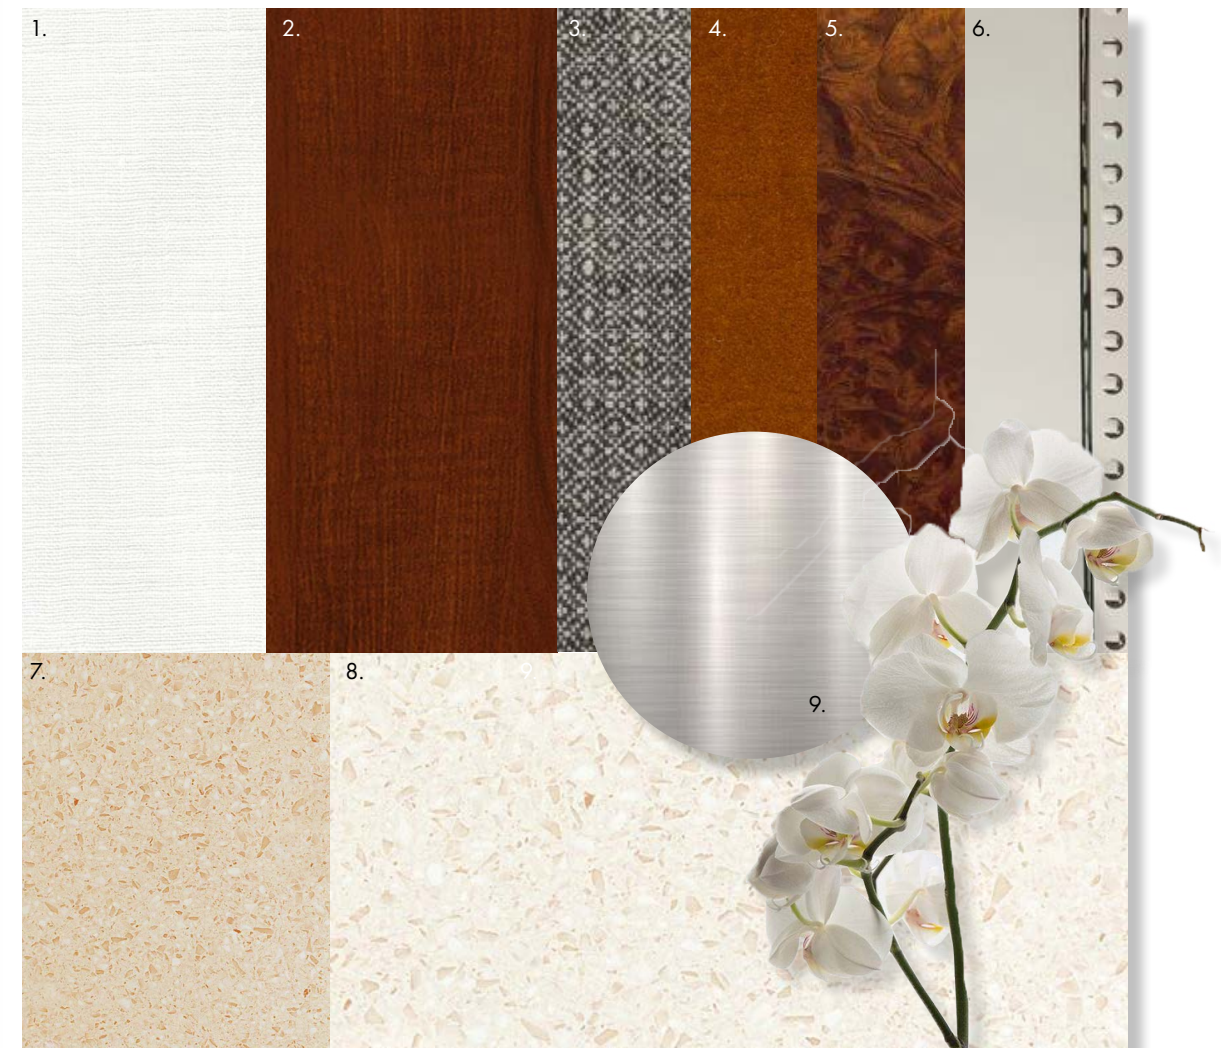

FOYER

MATERIAL PALETTE

1. TEXTURED WALLPAPER TO WALLS*

2. CIPRIANI SIGNATURE TIMBER TO WALL PANELS*

3. UPHOLSTERY TO BENCH

4. LEATHER INSERT TO CONSOLE TABLE TOP

5. TIMBER FINISH TO CONSOLE TABLE

6. MIRROR DETAIL

7. TERRAZZO TO FLOOR BORDER*

8. LIGHT TERRAZZO TO FLOOR*

9. CHROME DETAILS THROUGHOUT

* Not part of furniture package